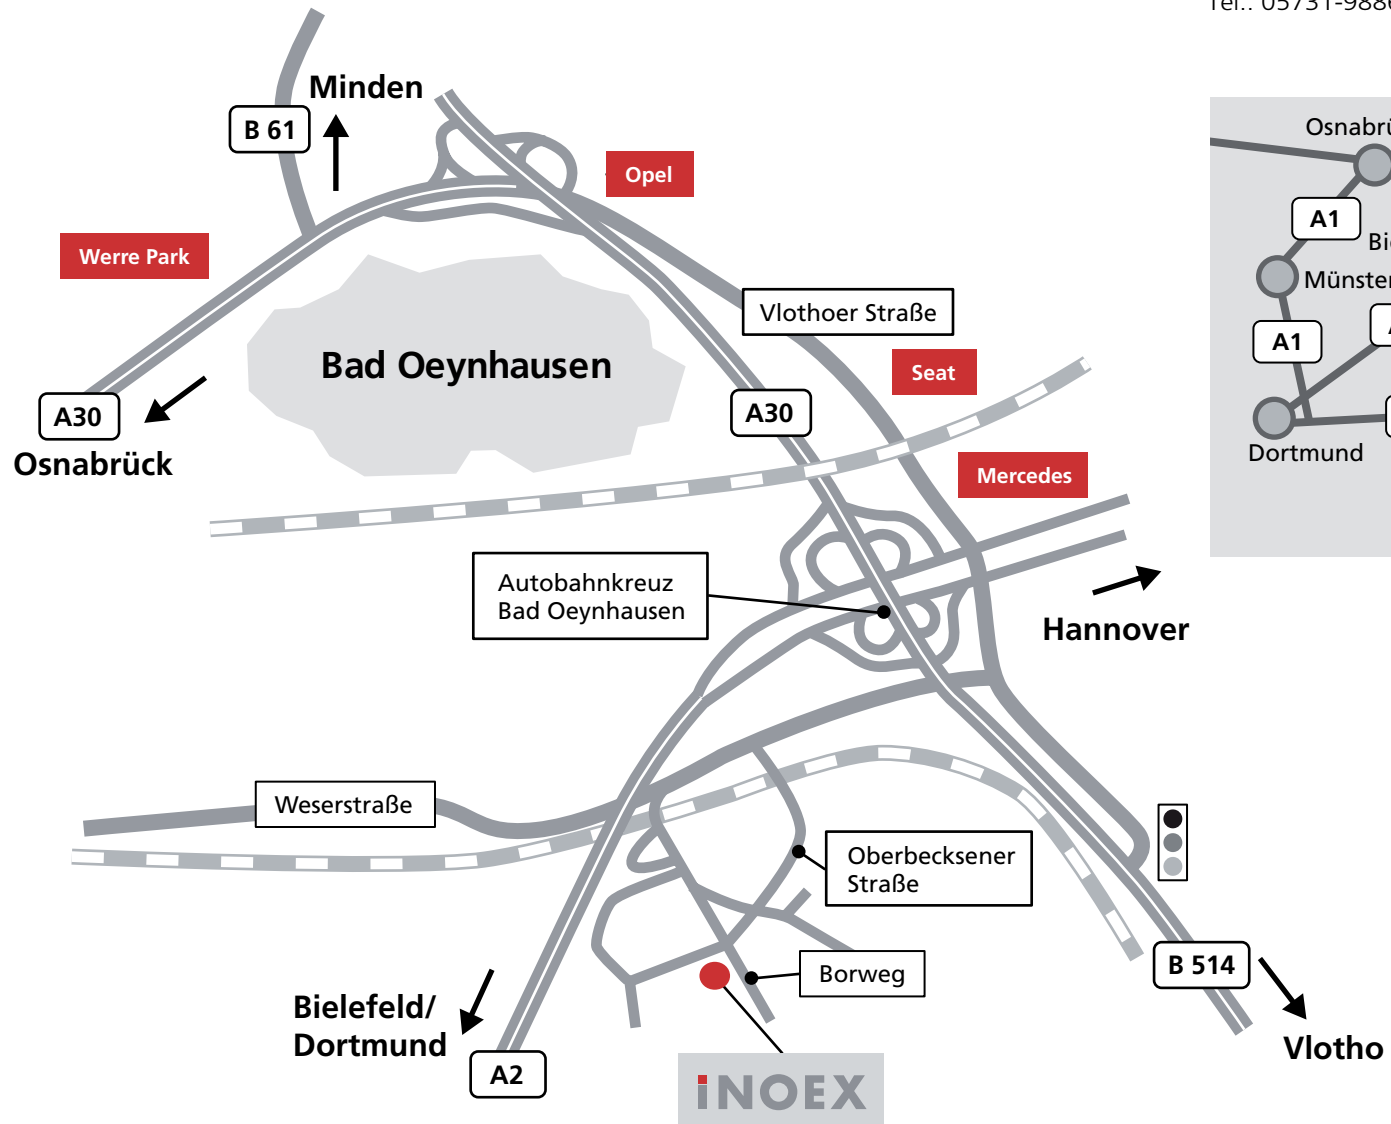

How to find us.