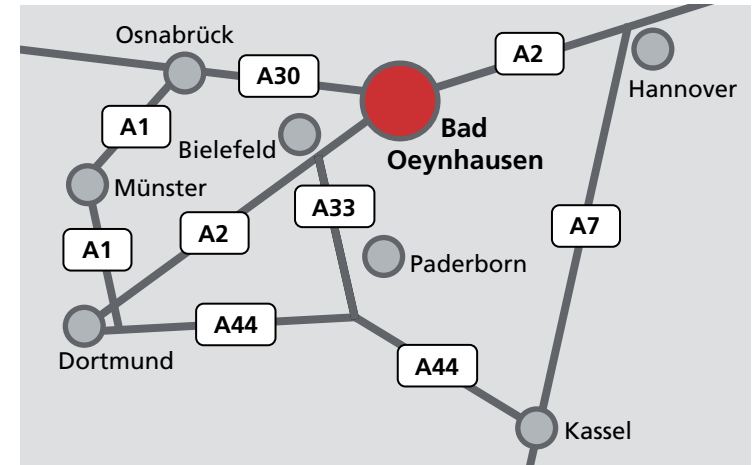

INOEX THE FUTURE OF EXTRUSION

INOEX GmbH | Borweg 27 | D-32547 Bad Oeynhausen
Tel.: 05731-9886-0 | Fax: 05731-96766 | E-Mail: info@inoex.de